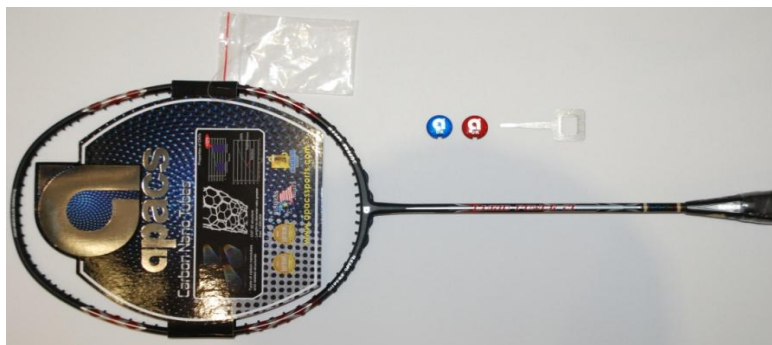

### Model: Visible Hollow Series 1800

Weight: 88-90g (3U)  
Balance: 285+-3mm (Even balance)  
Grip: G2  
Flex: 8.5 (Medium Stiffness)  
Max Tension: 35lbs  
Remarks: See through shaft

**Model: Feather Weight 200**

Weight: 69+-1g (7U)  
Balance: 298+-3mm (Head Heavy)  
Length: 670mm  
Grip: G1  
Flex: 8.1 (Medium Stiff)  
Max Tension: 30lbs

**Model: Super Light II**

Weight: 81-83g (5U)  
Balance: 295mm (Moderate Head Heavy)  
Length: 670mm  
Grip: G2  
Flex: 9 (Medium Flex)  
Max Tension: V:30 - H:32lbs

Weight: 76-79g (6U)  
Balance: 282-295mm (Moderate Head Heavy)  
Length: 670mm  
Grip: G2  
Flex: 8-9 (Intermediate Medium Stiffness)  
Max Tension: 35 lbs

**Model:** Lurid Power 21  
**Weight:** 85-87g (4U)  
**Balance:** 295+-2mm (Head Heavy)  
**Length:** 675mm  
**Grip:** G2  
**Flex:** 8.5 (Intermediate Medium Stiffness)  
**Max Tension:** 35lbs  
**Frame:** Slim Frame  
**Remarks:** Ability to change racket balance from head heavy to even balance.