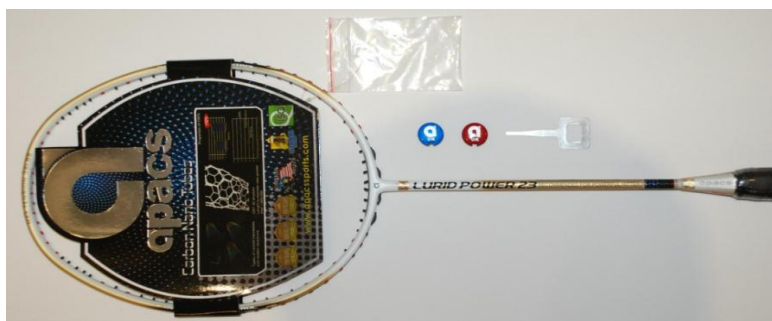

Weight: 69+-1g (7U)  
Balance: 298+-3mm (Head Heavy)  
Length: 670mm  
Grip: G1  
Flex: 8.1 (Medium Stiff)  
Max Tension: 30lbs

**Model: Super Light II**

Weight: 81-83g (5U)  
Balance: 295mm (Moderate Head Heavy)  
Length: 670mm  
Grip: G2  
Flex: 9 (Medium Flex)  
Max Tension: V:30 - H:32lbs

**Model: Tantrum Light Infinity**

Weight: 76-79g (6U)  
Balance: 285+5mm (Even Balanced)  
Length: 670mm  
Grip: G2  
Flex: 8-9 (Intermediate Medium Stiffness)  
Max Tension: 35 lbs

**Model: Lethal Light Power**

Weight: 76-79g (6U)  
Balance: 282-295mm (Moderate Head Heavy)  
Length: 670mm  
Grip: G2  
Flex: 8-9 (Intermediate Medium Stiffness)  
Max Tension: 35 lbs

**Model:** Lurid Power 21  
**Weight:** 85-87g (4U)  
**Balance:** 295+-2mm (Head Heavy)  
**Length:** 675mm  
**Grip:** G2  
**Flex:** 8.5 (Intermediate Medium Stiffness)  
**Max Tension:** 35lbs  
**Frame:** Slim Frame  
**Remarks:** Ability to change racket balance from head heavy to even balance.

**Model:** Lurid Power 22  
**Weight:** 85-87g (4U)  
**Balance:** 295+-2mm (Head Heavy)  
**Length:** 670mm  
**Grip:** G2  
**Flex:** 8.5 (Intermediate Medium Stiffness)  
**Max Tension:** 38lbs  
**Frame:** Aero dynamic frame  
**Remarks:** Ability to change racket balance from head heavy to even balance.